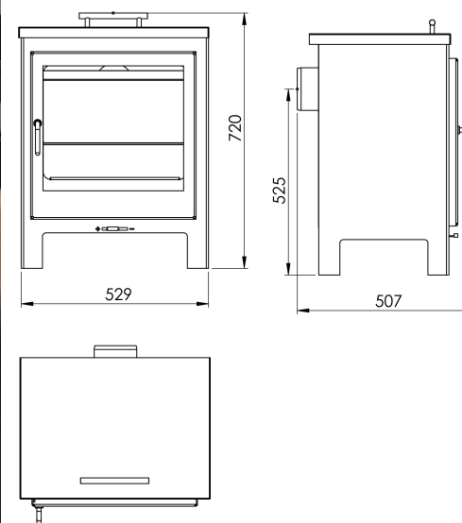

NEWPORT EcoDesign

PANADERO

MEASURES

DIMENSIONS H x W x D	720x529x507 mm
GROSS/NET WEIGHT	97/89 kg
FIREWOOD ENTRANCE	400x300 mm
SMOKE FLUE	Ø 120-125 mm Horizontal

CHARACTERISTICS

CAST IRON GRILL AND DOOR	
NOMINAL HEAT OUTPUT	8 KW
EFFICIENCY	77 %
CO EMISSIONS	0,10 %
HEAT RESISTANT PAINT	800°C
CERAMIC GLASS HEAT RESISTANCE	750°C

EAN 8426964187151
REF. PANADERO 18715

PRODUCT PLUS

ECODESIGN 2022

OVEN

WOOD LOGS 45 CM

HEATING VOLUME

CLEAN GLASS SYSTEM

DOUBLE COMBUSTION

DOUBLE STEEL BODY SHEET 4 + 3 MM

A

TÜVRheinland
CERT
ISO 9001

Art. 15a B-VG **BImSchV2**