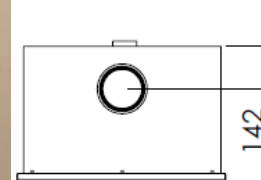

A+

BImSchV2

flamme VERTE

Le label du chauffage au bois

7 ★