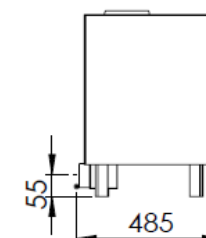

A+

BImSchV2

flamme VERTE

Le label du chauffage au bois

7 ★