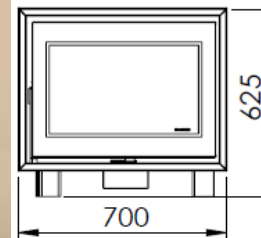

A+

BImSchV2

flamme VERTE

Le label du chauffage au bois

7 ★