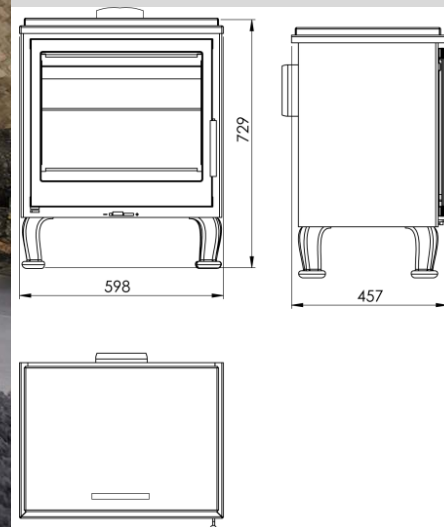

AUBE EcoDesign

PANADERO

MEASURES

DIMENSIONS H x W x D	729x598x457 mm
GROSS/NET WEIGHT	118/110 kg
FIREWOOD ENTRANCE	580x400 mm
SMOKE FLUE	Ø 150-153 mm Horizontal
DIAGONAL GLASS LENGTH	600 mm
OVEN	550x400x60 mm

CHARACTERISTICS

CAST IRON GRILL AND DOOR	
NOMINAL HEAT OUTPUT	7,1 KW
EFFICIENCY	80,7 %
CO EMISSIONS	0,1 %
HEAT RESISTANT PAINT	800°C
CERAMIC GLASS HEAT RESISTANCE	750°C

PRODUCT PLUS

ECODESIGN 2022

OVEN

WOOD LOGS 50 CM

HEATING VOLUME

CLEAN GLASS SYSTEM

TRIPLE COMBUSTION

DOUBLE STEEL BODY SHEET 4 + 3 MM

EAN 8426964186550
REF. PANADERO 18655

BImSchV2

Art. 15a B-VG

AUBE