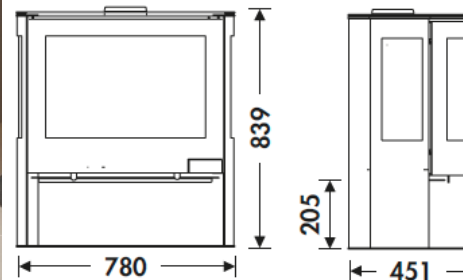

PRODUCT PLUS

ECODESIGN

EXTERNAL AIR INTAKE

VERMICULITE LINING

WOOD LOG STORAGE

WOOD LOGS 60 CM

HEATING VOLUME

CLEAN GLASS SYSTEM

DOBLE COMBUSTION

DOUBLE LOCK