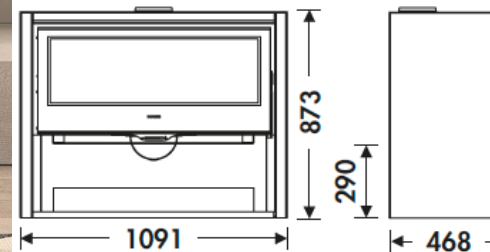

PRINTED GLASS

WOOD LOGS 80 CM

WOOD LOG STORAGE

CLEAN GLASS SYSTEM

TRIPLE COMBUSTION

MEASURES

DIMENSIONS H x W x D	873x1091x468 mm
GROSS/NET WEIGHT	148/139 kg
FIREWOOD ENTRANCE	870x300 mm
SMOKE FLUE	Ø 150-153 mm Top

CHARACTERISTICS

CAST IRON GRILL	
NOMINAL HEAT OUTPUT	8,9 KW
EFFICIENCY	80,8 %
CO EMISSIONS	0,10 %
HEAT RESISTANT PAINT	800°C
CERAMIC GLASS HEAT RESISTANCE	750°C

EAN 8426964180206
REF. PANADERO 18020

A+

ALLEGRO EN